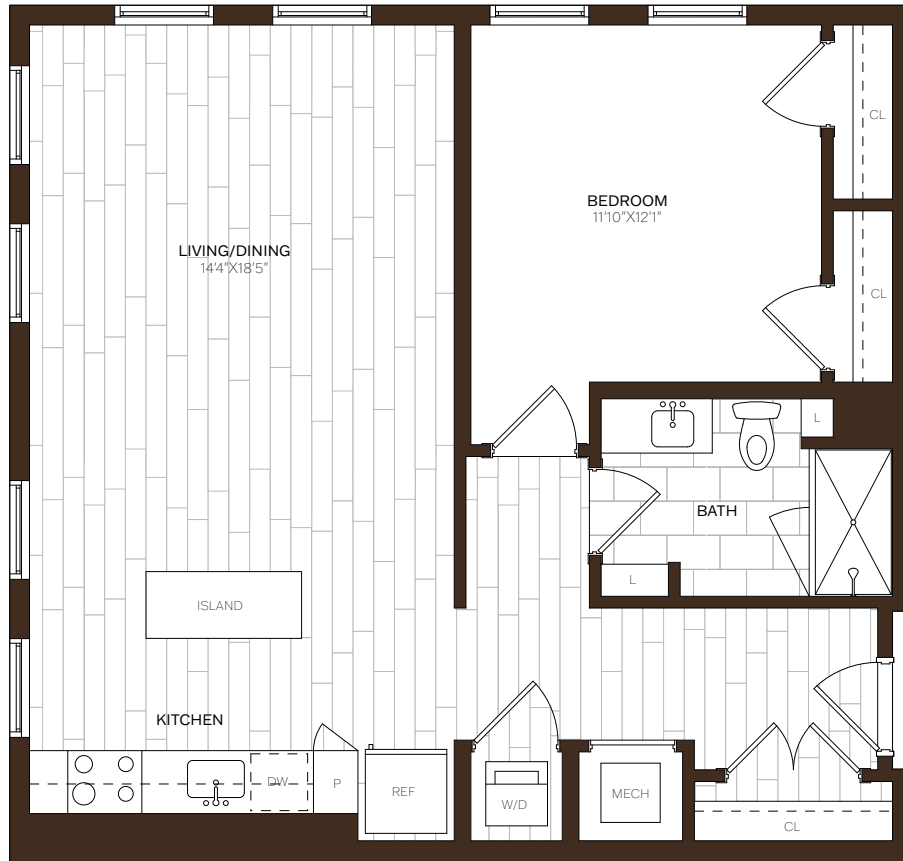

BROAD & WASHINGTON

** Square footage displayed is approximate and may vary slightly.
Rental rates, availability, lease terms, deposits, apartment
features and specials are subject to change without notice.
Details and dimensions may differ from actual plans.*

A13 | 1 BED | 1 BATH | 863 SQ. FT

APARTMENT _____ DATE AVAILABLE _____ RENT _____