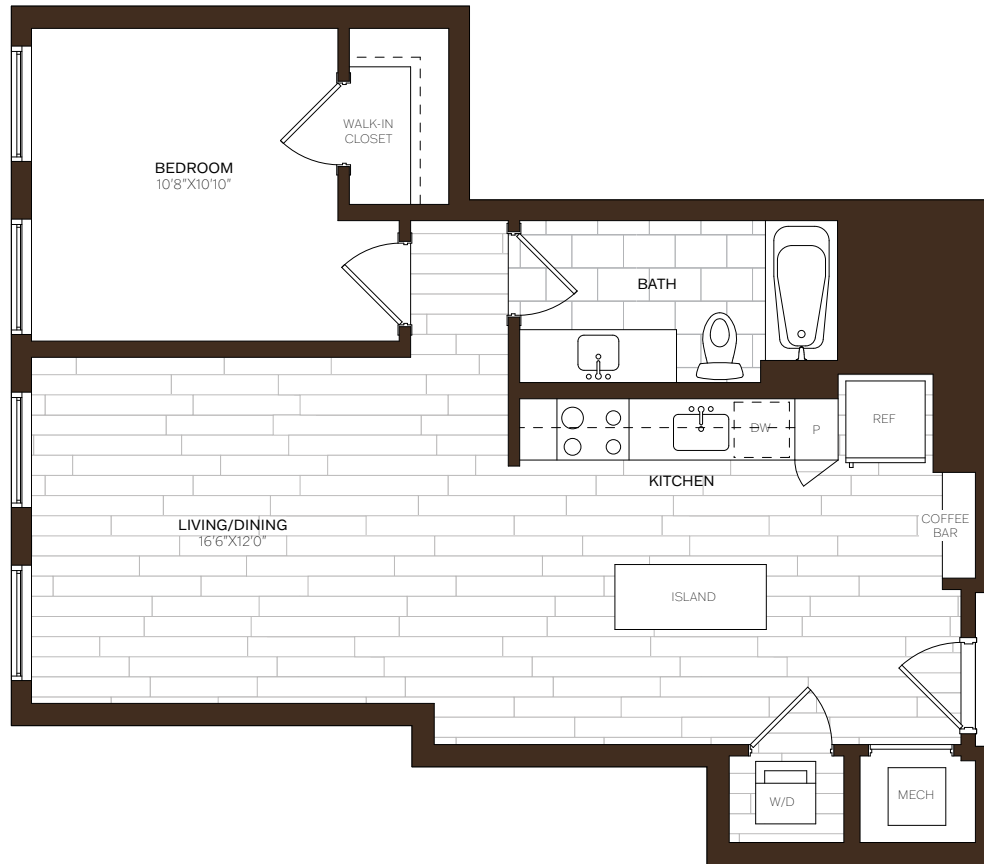

BROAD & WASHINGTON

** Square footage displayed is approximate and may vary slightly.
Rental rates, availability, lease terms, deposits, apartment
features and specials are subject to change without notice.
Details and dimensions may differ from actual plans.*

A8 | 1 BED | 1 BATH | 733 SQ. FT

APARTMENT _____ DATE AVAILABLE _____ RENT _____