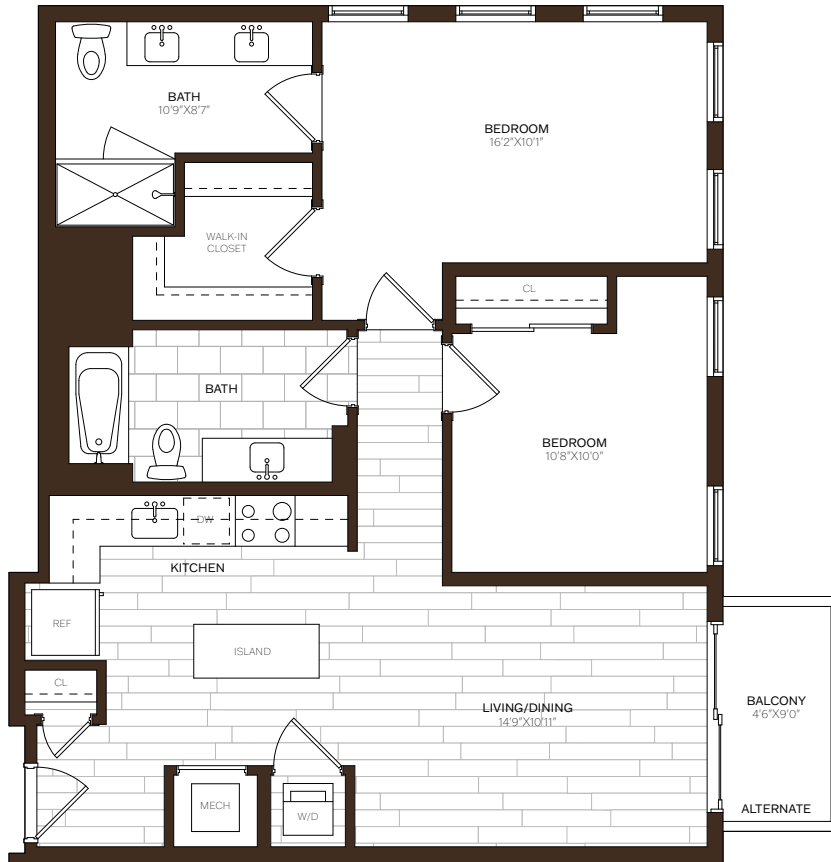

BROAD & WASHINGTON

** Square footage displayed is approximate and may vary slightly.
Rental rates, availability, lease terms, deposits, apartment
features and specials are subject to change without notice.
Details and dimensions may differ from actual plans.*

B11 | 2 BED | 2 BATH | 1,036 SQ. FT

APARTMENT _____ DATE AVAILABLE _____ RENT _____